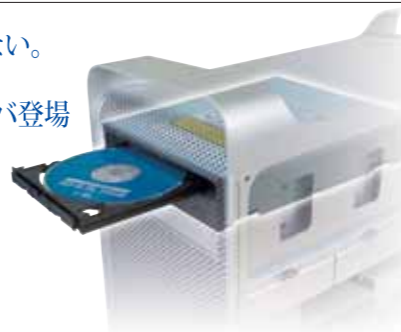

DVD/ブルーレイドライブ

内蔵型ブルーレイドライブ

内蔵型だから無駄がない。MacPro専用の内蔵ブルーレイドライブ登場